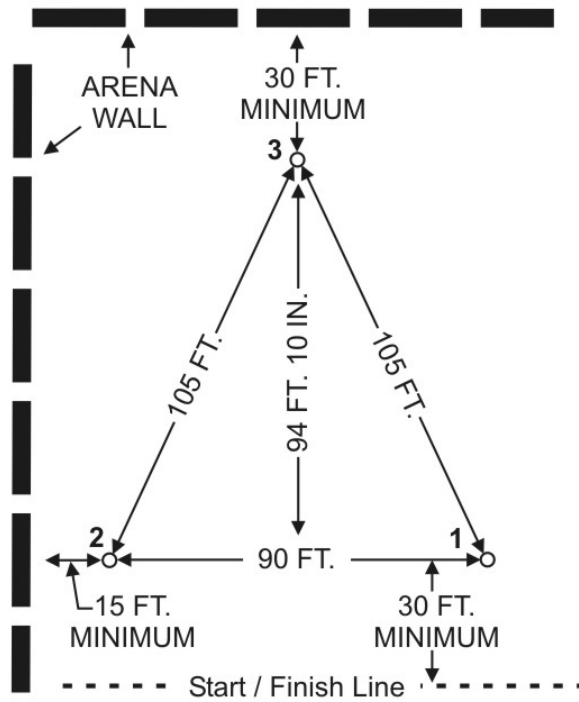

IGRA BARREL RACE PATTERN SET-UP

Contestants may choose to run pattern to the Left or Right