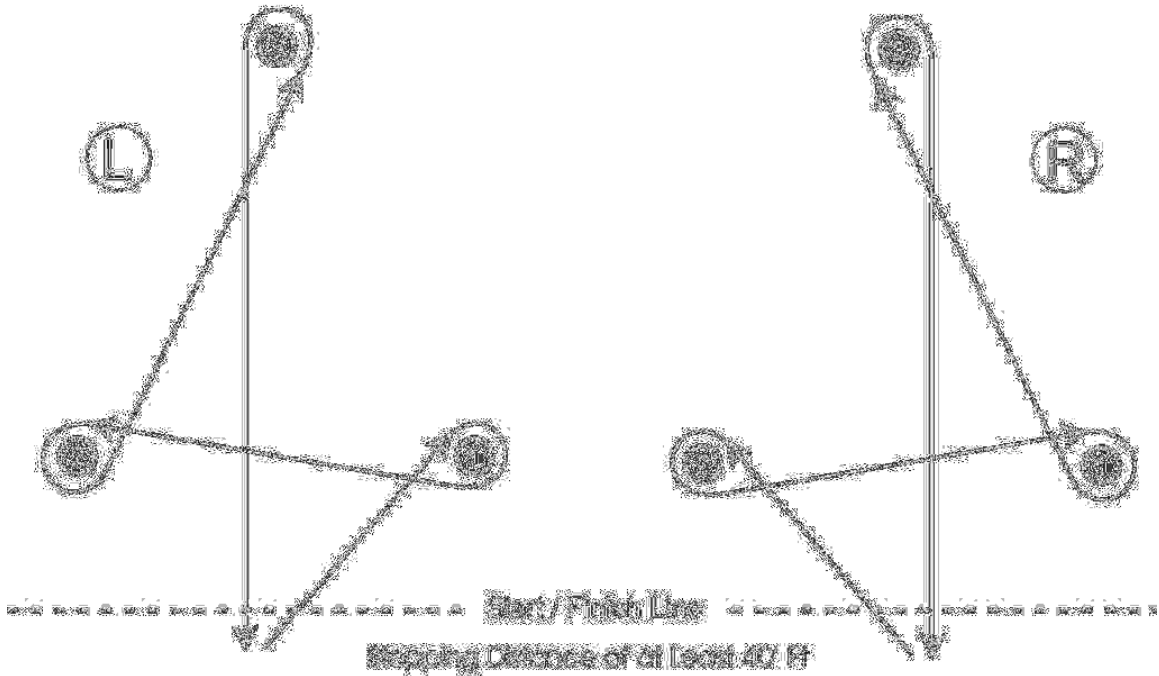

IGRA BARREL RACE PATTERN SET-UP

Contestants may choose to run pattern to the Left or Right