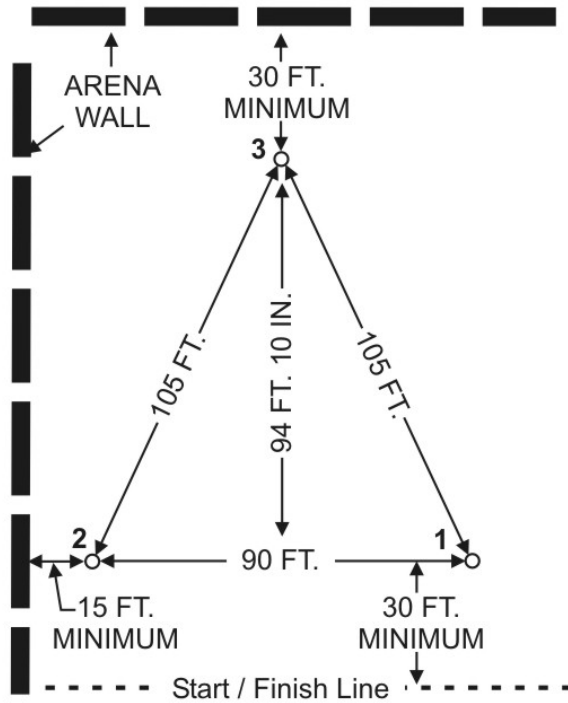

IGRA FLAG RACE PATTERN SET-UP

Stopping Distance of at least 40 Ft

Contestants may choose to run pattern to the Left or Right