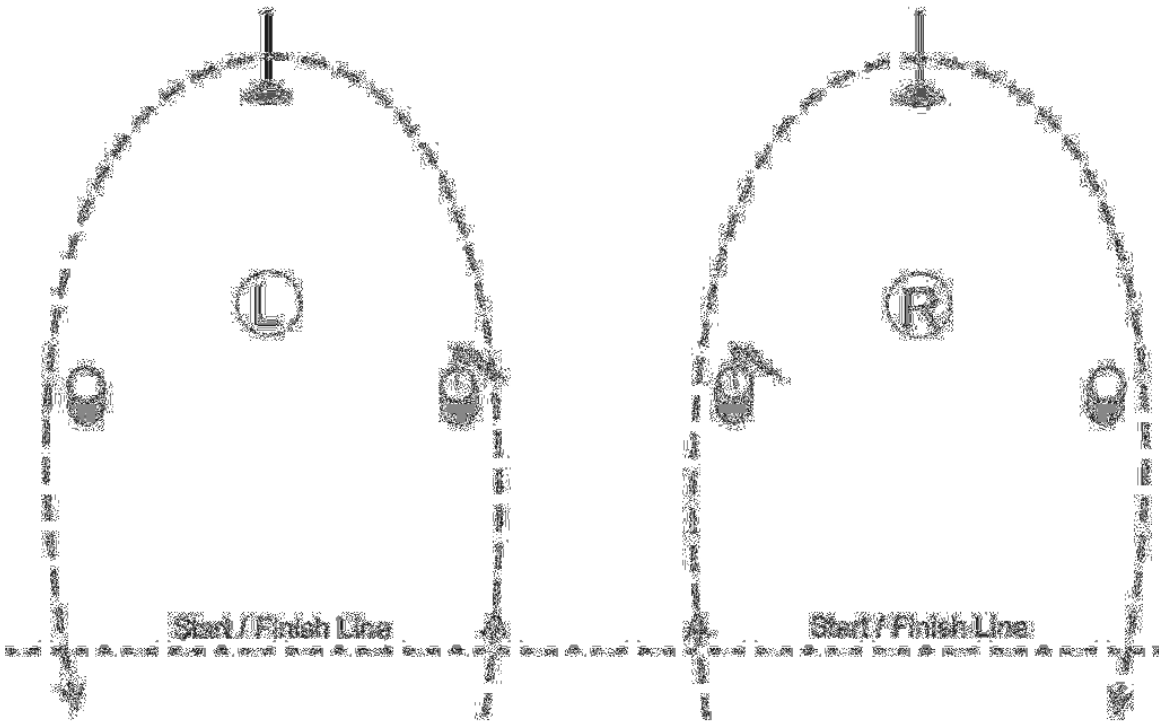

IGRA FLAG RACE PATTERN SET-UP

Stopping Distance of at least 40 Ft

Contestants may choose to run pattern to the Left or Right