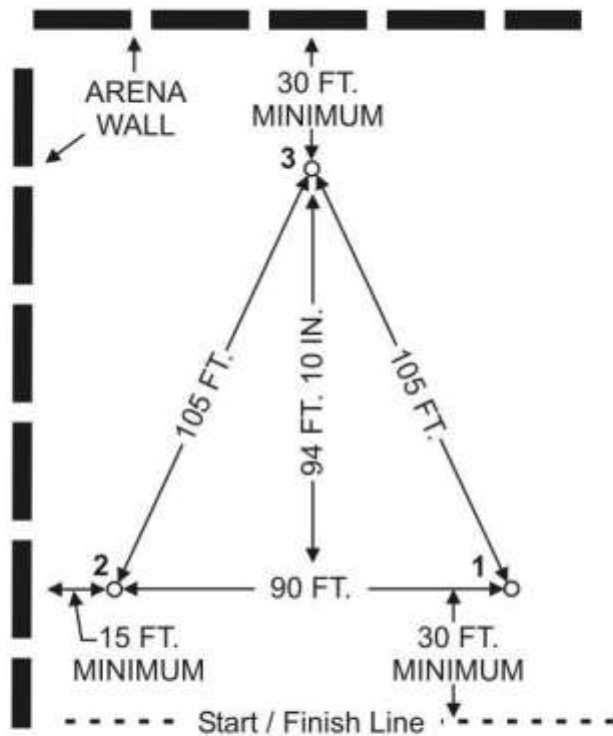

# IGRA STANDARD BARREL RACE PATTERN SET-UP

Contestants may choose to run pattern to the Left or Right