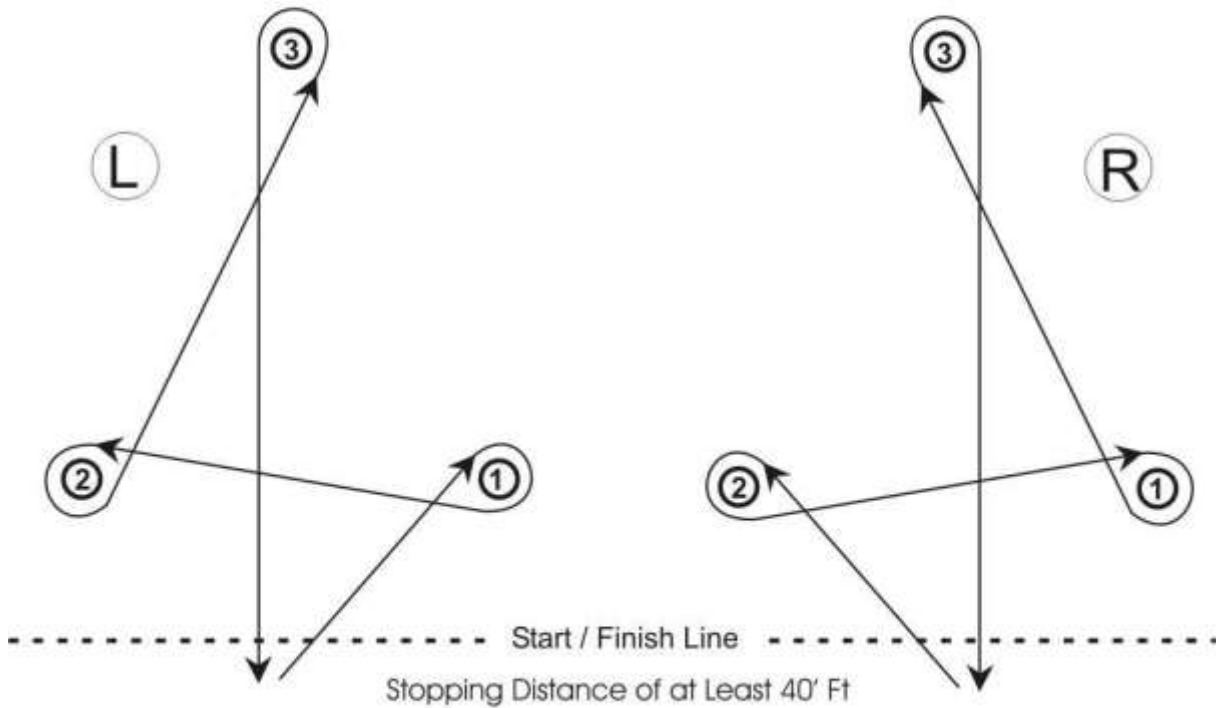

# IGRA STANDARD BARREL RACE PATTERN SET-UP

Contestants may choose to run pattern to the Left or Right