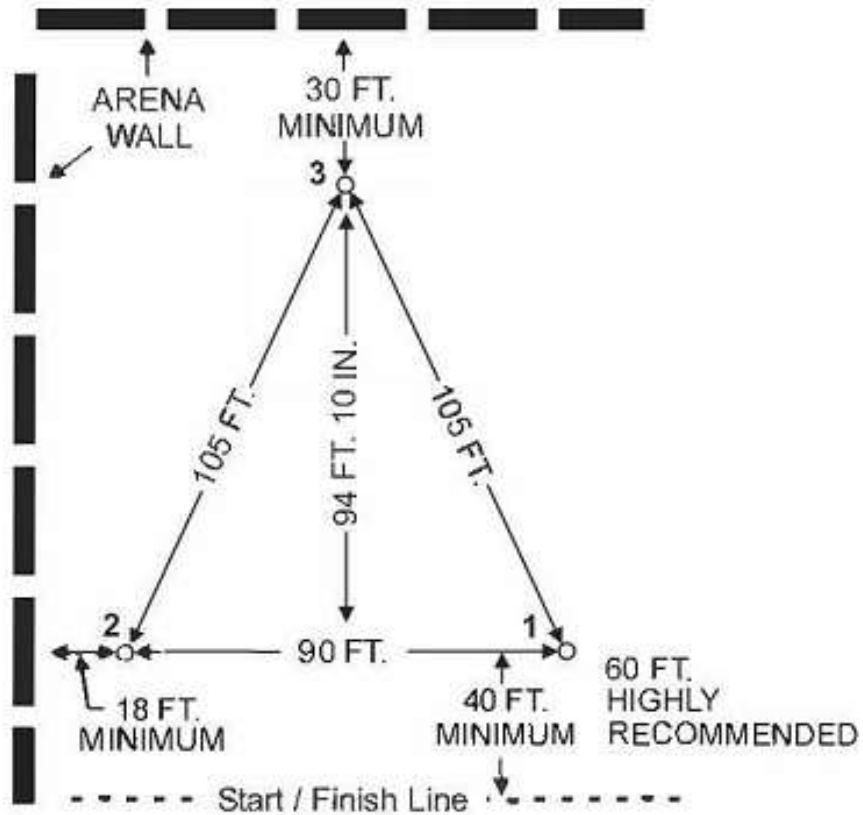

IGRA BARREL RACE PATTERN SET-UP

Contestants may choose to run pattern to the Left or Right
All Measurements are to be taken from center of Barrel