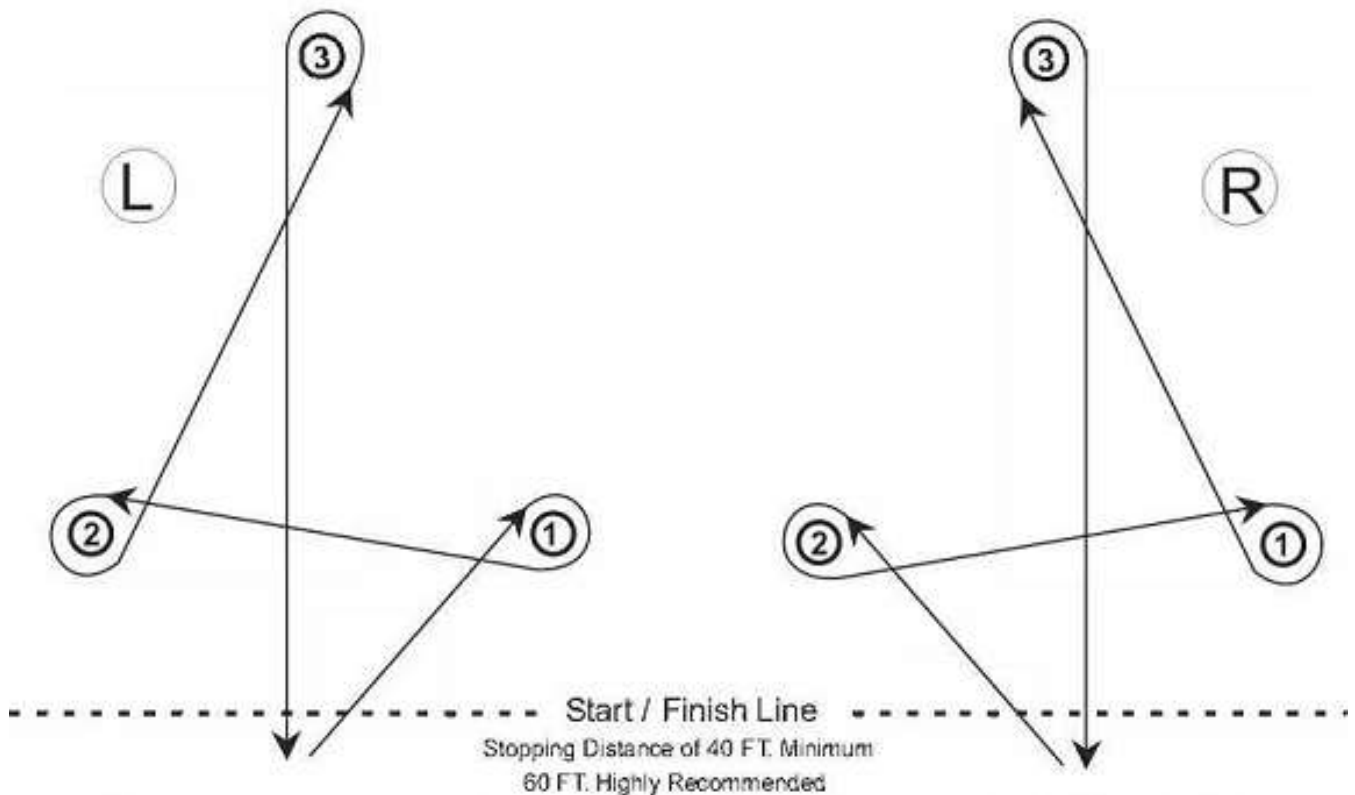

IGRA BARREL RACE PATTERN SET-UP

Contestants may choose to run pattern to the Left or Right
All Measurements are to be taken from center of Barrel