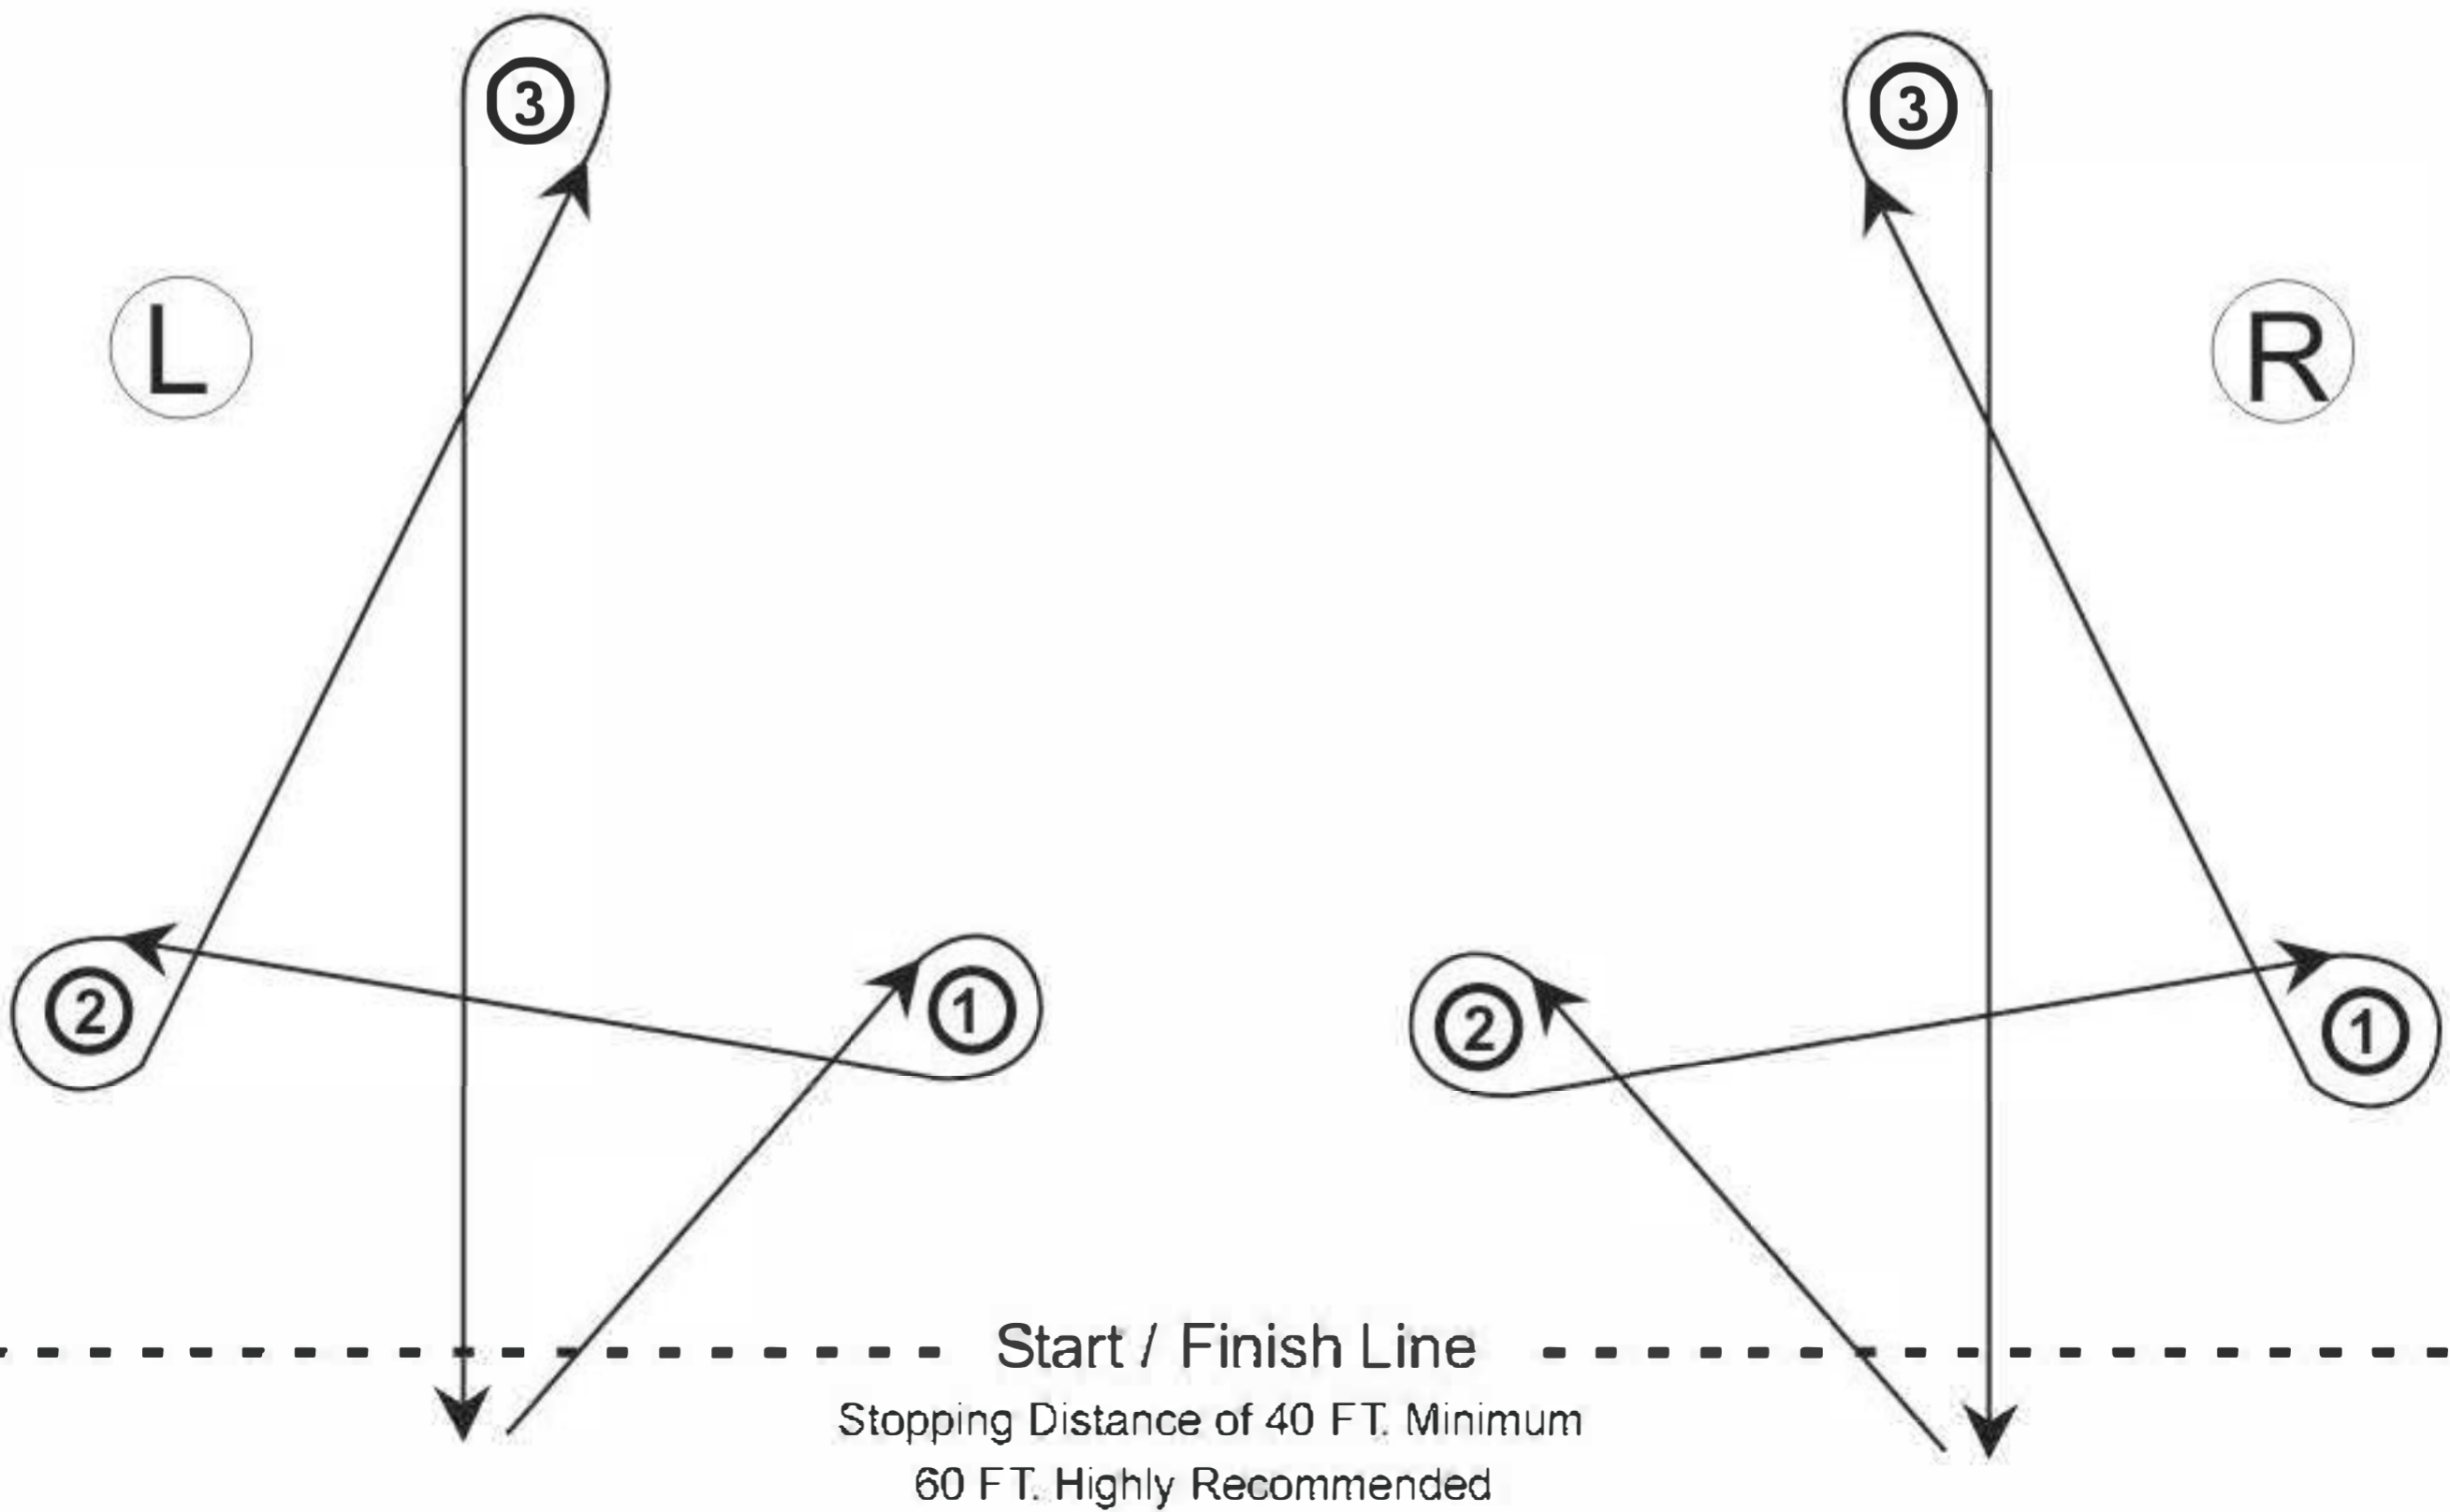

IGRA BARREL RACE PATTERN SET-UP

Contestants may choose to run pattern to the Left or Right
All Measurements are to be taken from center of Barrel