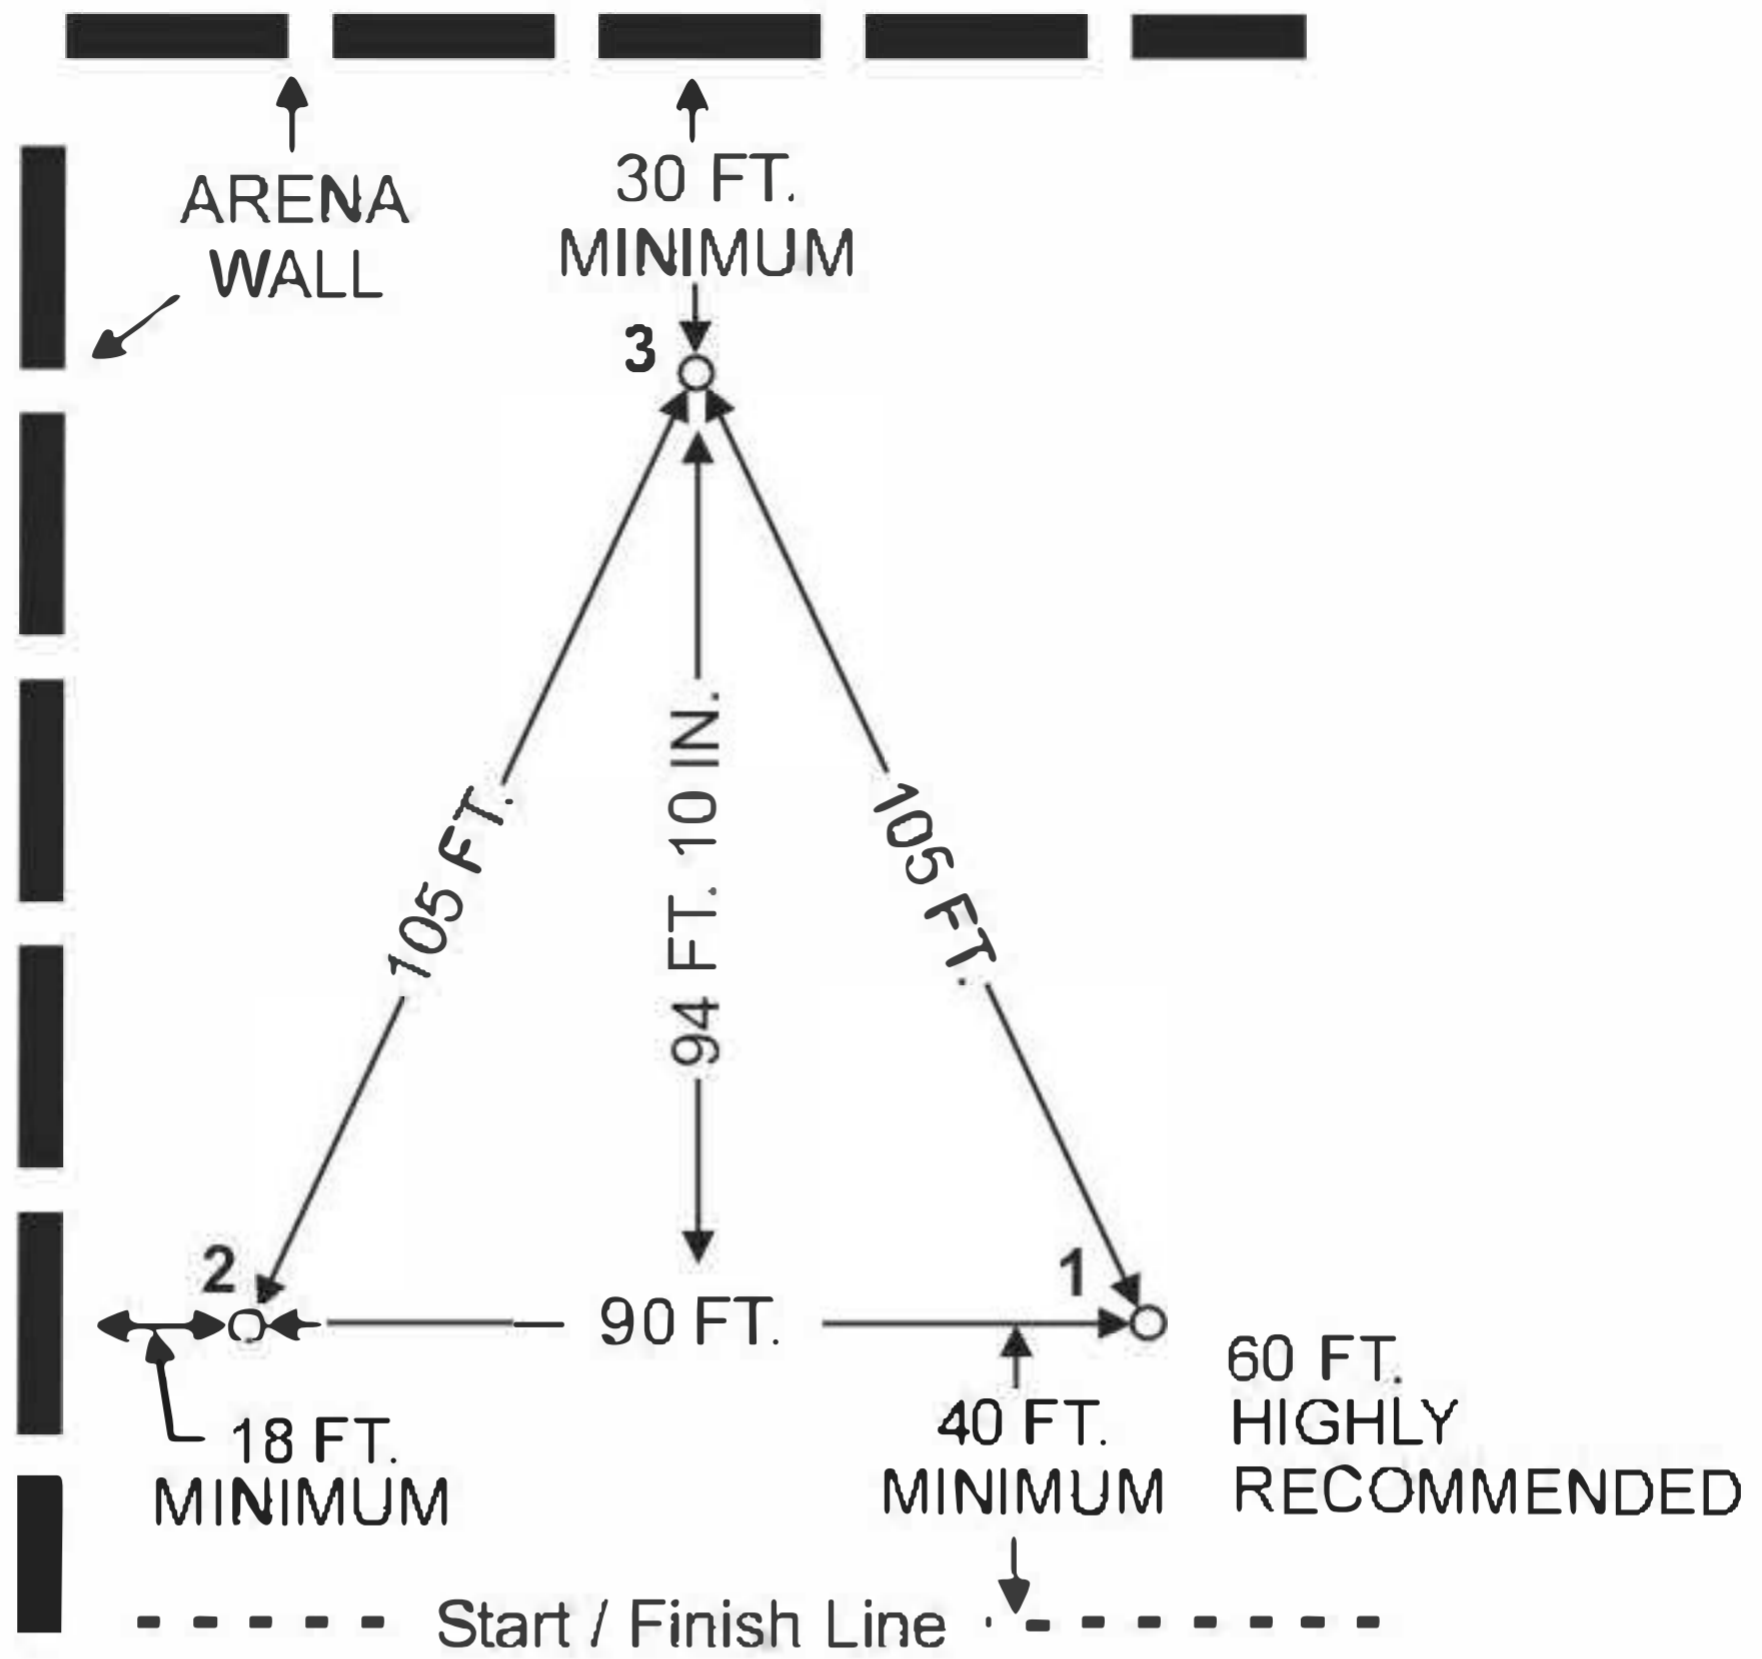

IGRA BARREL RACE PATTERN SET-UP

Contestants may choose to run pattern to the Left or Right
All Measurements are to be taken from center of Barrel